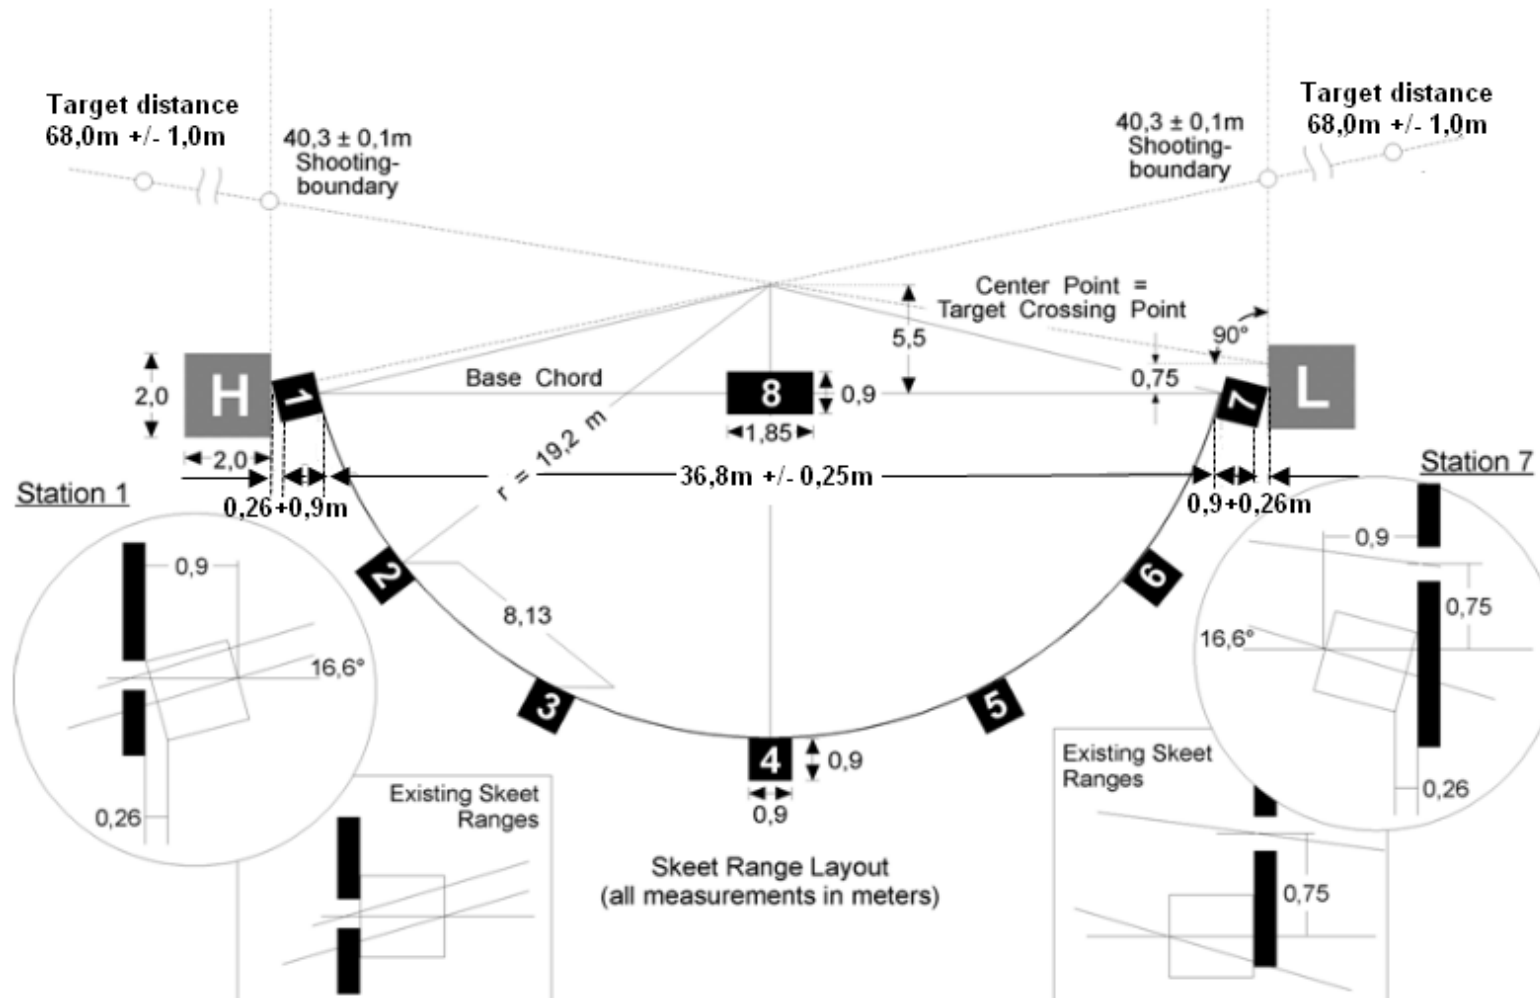

6.4.21.3 Skeet Range Layout

All new Skeet Ranges must comply with these specifications. Skeet Ranges constructed before 2013 with stations 1 and 7 facing the opposite target house will continue to be accepted for ISSF Championships.

6.4.21.4 Skeet Range View